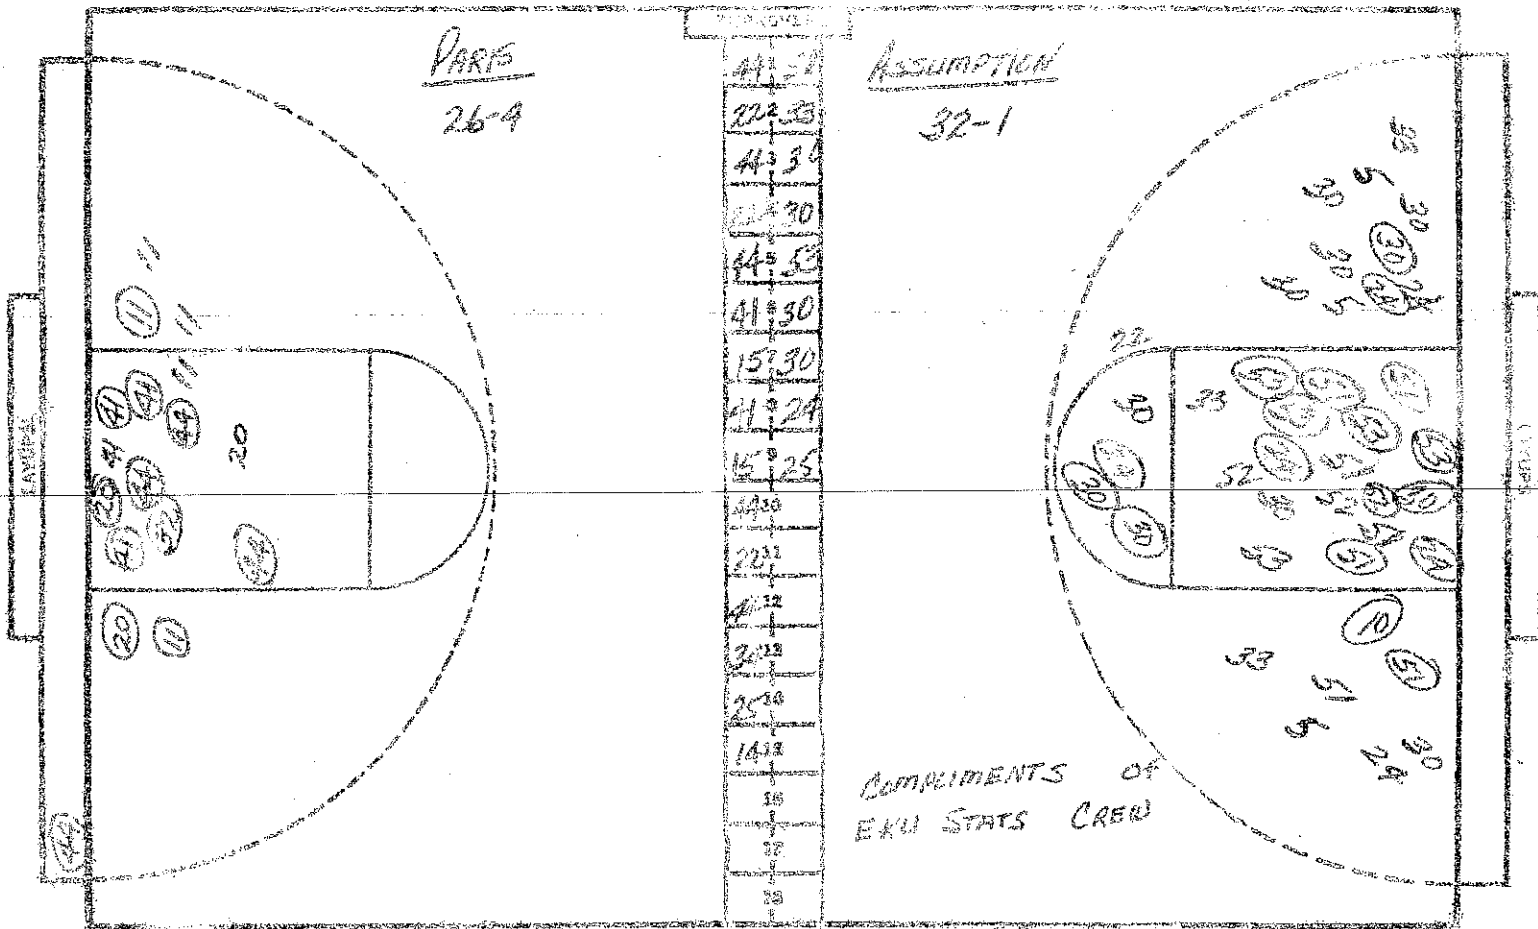

CAGE CHART

Paris (10)

Assumption (7)

DATE 3/21/79

HALVES 2-1982

NO.	PARIS	FG-FGA	FT-FTA	RE	P	TP	A
44	BETH WILKERSON	10-13	7-10	8	2	27	7
72	KELLY GALLOWAY	1-1	8-10	3	1	10	0
11	REGINA WOODFORD	5-12	0-0	12	2	10	0
20	JENNY KEDWINE	4-6	3-4	5	3	11	4
41	CATHY STILES	7-11	4-5	5	1	18	4
15	MARY ZUMBA	0-0	0-1	1	1	0	0
32	TANYA CRUMBLE	1-1	0-0	1	0	2	0
34	EDITH SCOTT	0-0	0-0	1	1	0	0
42	DEE DEE STILES	0-1	0-0	1	0	0	0
14	TINA VANSE	0-0	0-0	0	0	0	0
25	SHARIE MCCARTY	0-0	0-1	0	0	0	0
		-	-				
		-	-				
		-	-				
		-	-	104			
TOTALS		28-45	22-31	38	11	78	15